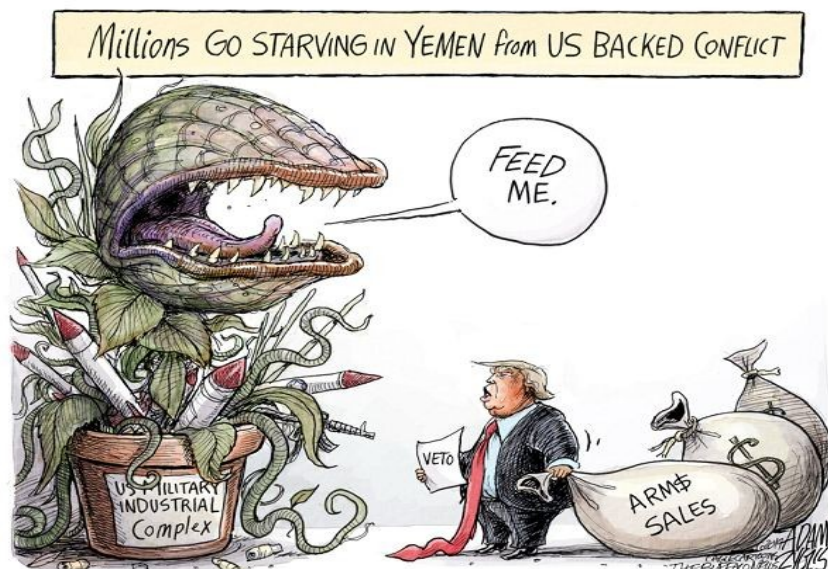

# Cartoons for the Classroom

Presented by NIEonline.com and the Association of American Editorial Cartoonists (AAEC)

## An invasion of man-eating plants?

Adam Zyglis, The Buffalo News / Courtesy AAEC

### Talking Points

1. Adam Zyglis and Clay Bennett both use the man-eating plant from the "Little Shop of Horrors." What are they saying in their cartoons?
2. Have you seen other images of this "Mean Green Mother from Outer Space"?
3. Have you ever watched the comedy-horror movie Little Shop of Horrors or seen the musical?
4. How much of our taxes are spent on defense and arms?
5. Has the executive branch of the government grown as the other branches wither?

### Between the lines

Trump's veto "shows the world he is determined to keep aiding a Saudi-backed war that has killed thousands of civilians and pushed millions more to the brink of starvation." - Sen. Tim Kaine.